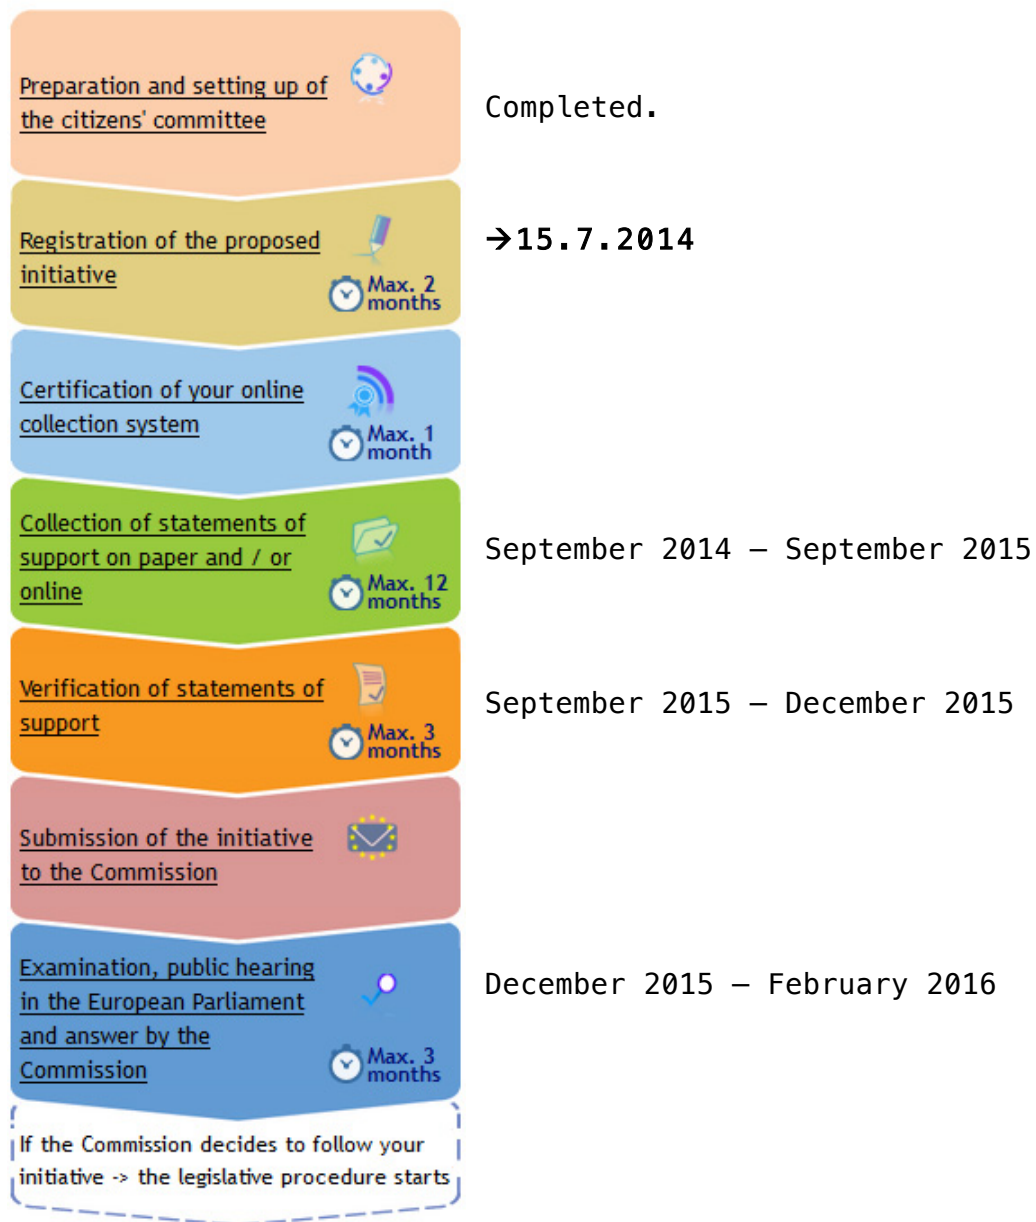

Estimated Time Schedule

Details of the procedure on the website of the European Commission:
<http://ec.europa.eu/citizens-initiative/public/how-it-works?lg=en>